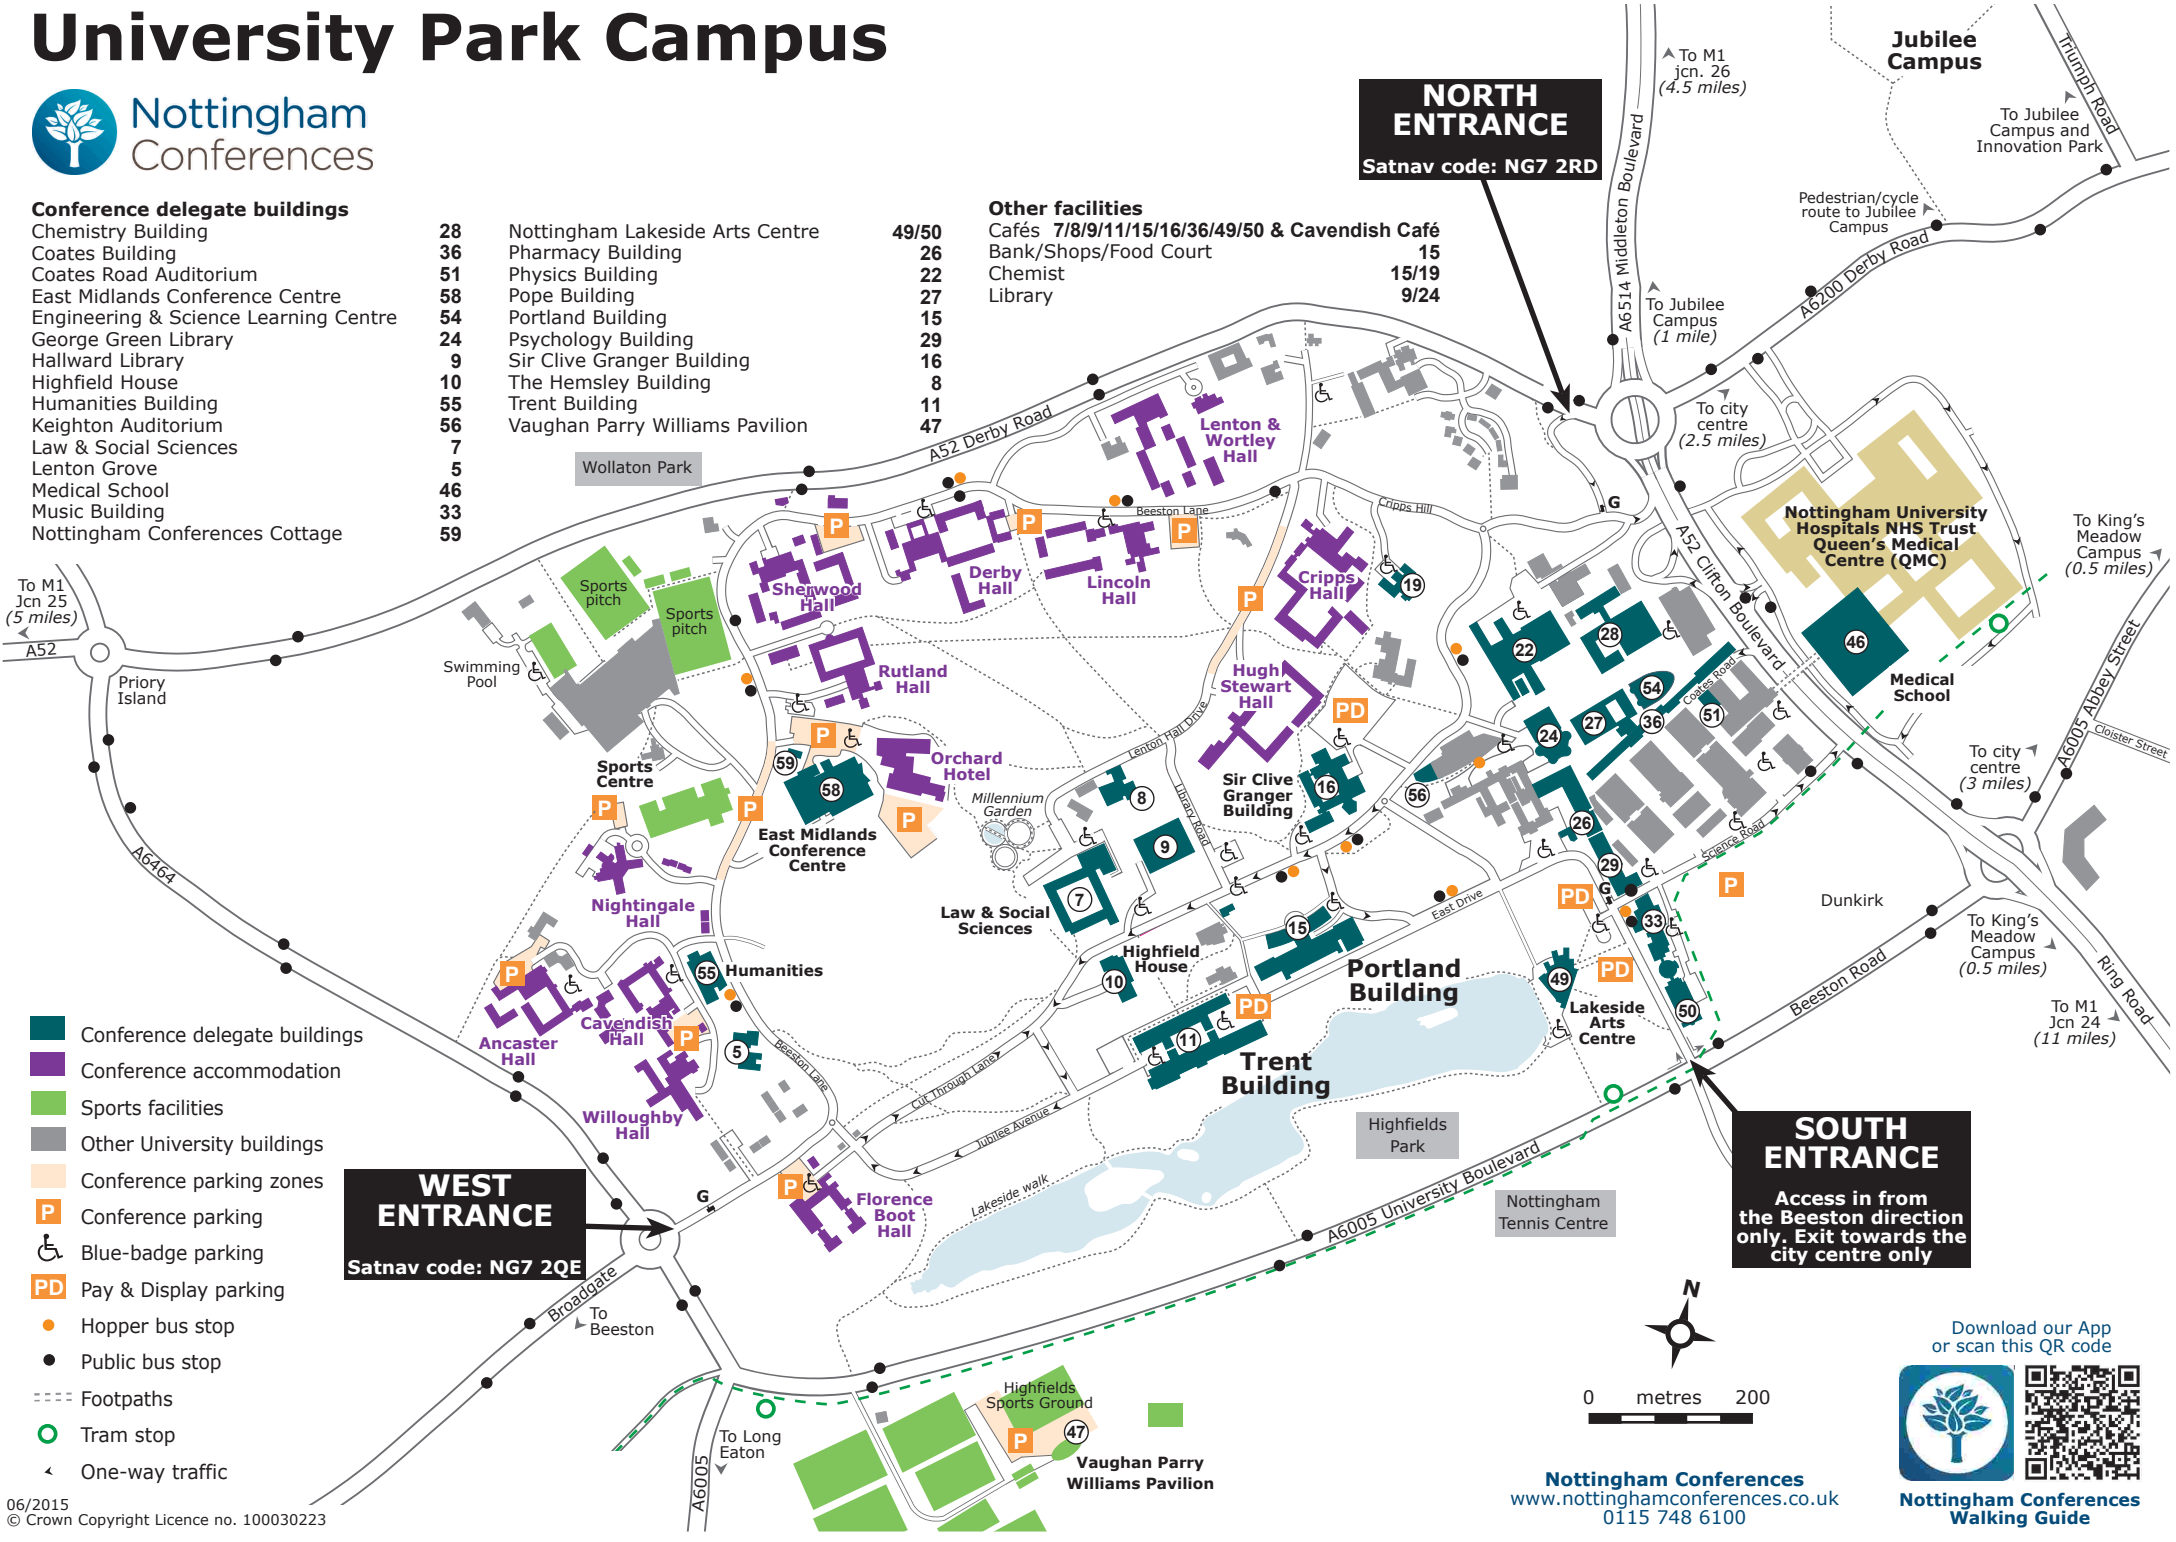

University Park Campus

Conference delegate buildings

Chemistry Building	28
Coates Building	36
Coates Road Auditorium	51
East Midlands Conference Centre	58
Engineering & Science Learning Centre	54
George Green Library	24
Hallward Library	9
Highfield House	10
Humanities Building	55
Keighton Auditorium	56
Law & Social Sciences	7
Lenton Grove	5
Medical School	46
Music Building	33
Nottingham Conferences Cottage	59

Other facilities

Cafés	7/8/9/11/15/16/36/49/50	& Cavendish Café	15
Bank/Shops/Food Court	26		15/19
Chemist	22		9/24
Library	27		

- Conference delegate buildings
- Conference accommodation
- Sports facilities
- Other University buildings
- Conference parking zones
- Conference parking
- Blue-badge parking
- Pay & Display parking
- Hopper bus stop
- Public bus stop
- Footpaths
- Tram stop
- One-way traffic

WEST ENTRANCE
Satnav code: NG7 2QE

NORTH ENTRANCE
Satnav code: NG7 2RD

SOUTH ENTRANCE
Access in from the Beeston direction only, Exit towards the city centre only

Download our App or scan this QR code

Nottingham Conferences
www.nottinghamconferences.co.uk
0115 748 6100

Nottingham Conferences Walking Guide